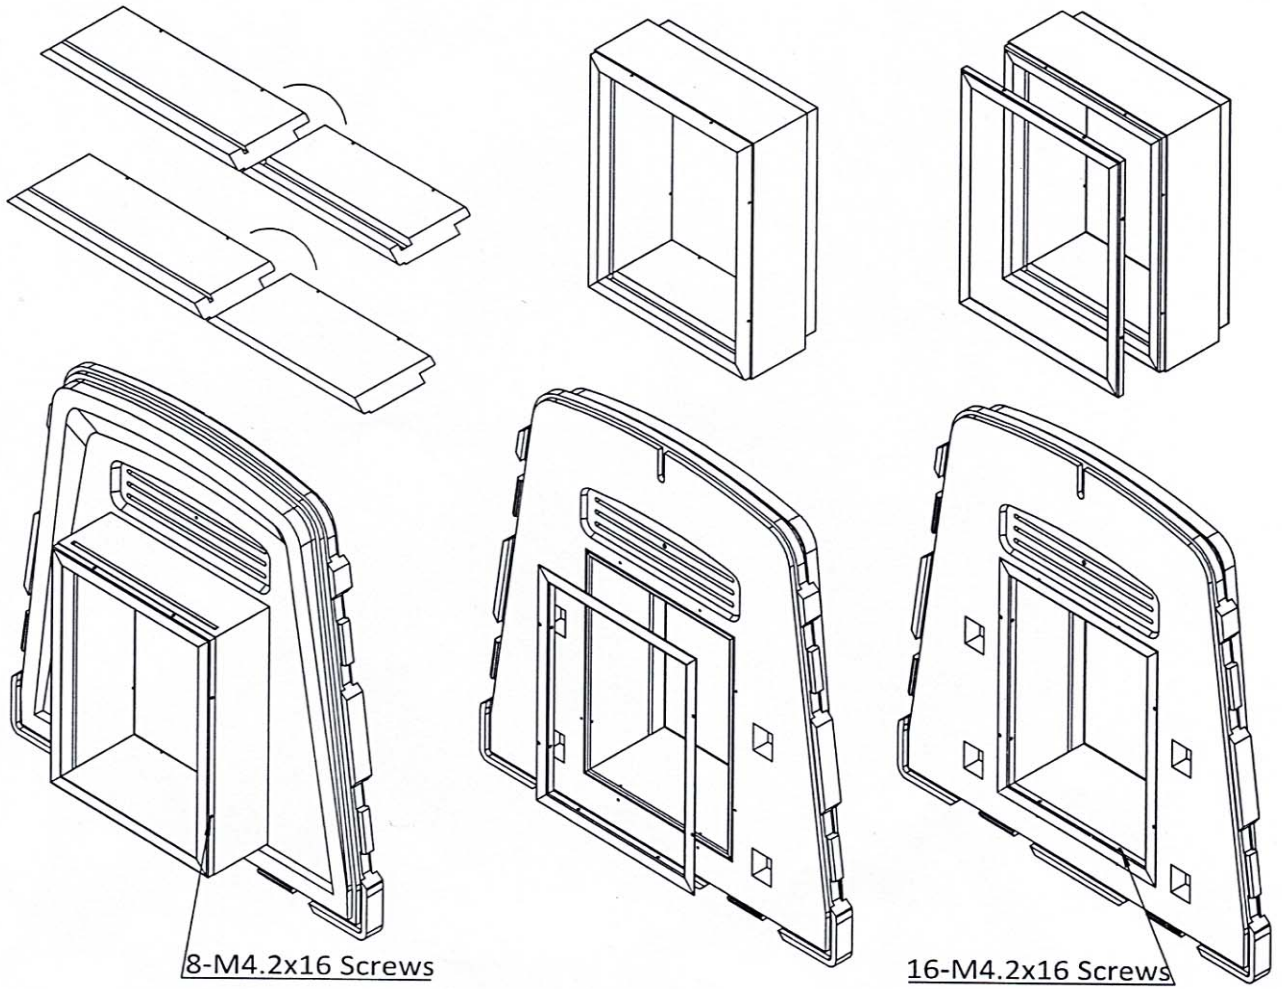

Economy Dog House Assembly Instructions

Front Panel Assembly

Rear Panel Assembly

Economy Dog House Assembly Instructions

Front Panel Assembly

Rear Panel Assembly

12-M4.2x16 Screws

10-M4.2x16 Screws

3-M4.2x16 Screws