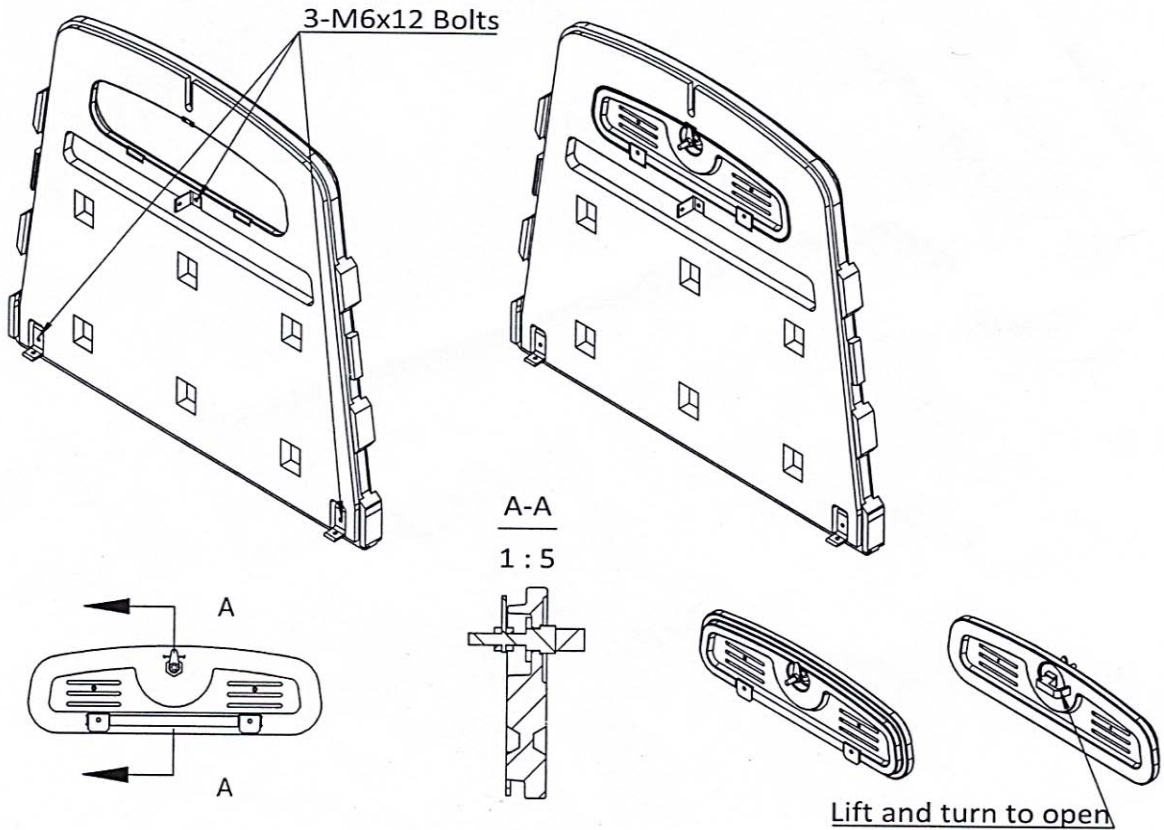

Economy Dog House Assembly Instructions

Front Panel Assembly

Rear Panel Assembly

Economy Dog House Assembly Instructions

Front Panel Assembly

Rear Panel Assembly

12-M4.2x16 Screws

10-M4.2x16 Screws

3-M4.2x16 Screws